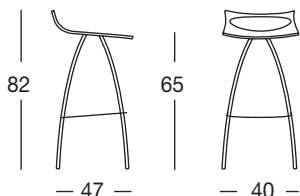

# DIABLITO h.80 / h.65

Design Luisa Battaglia

Sgabello con struttura in acciaio tubolare ø mm 22 cromato.  
Disponibile in due altezze.  
Sedile in tecnopolimero riciclabile.  
Per uso interno.

*Fixed barstool with chrome 22 mm diam. tubular steel frame.  
Available in 2 heights.  
Seat in recyclable technopolymer.  
For indoor use.*

## COLORI COLOURS

11	30	40	51	81
lino	arancio	rosso	verde pistacchio	antracite
linen	orange	red	light green	anthracite grey

**h.80**  
Art. 2291

Imballo: 4 pezzi  
Packing: 4 pieces

Peso unitario Kg 4,650  
Unit weight

Misure imballo 47x47x119 cm  
Packing sizes

**h.65**  
Art. 2292

Imballo: 4 pezzi  
Packing: 4 pieces

Peso unitario Kg 4,500  
Unit weight

Misure imballo 44x44x103 cm  
Packing sizes

made in Italy

Sede/Headquarters: 25030 Coccaglio (BS) Italy - Via G. Monauni, 12  
Divisione Commerciale Italia: Tel. 0307718.760/765/770 - Fax 0307718.777  
www.scabdesign.it - e-mail: italia@scab.it  
Export Department: Phone +390307718.720/725/726 - Fax +390307718.700  
www.scabitaly.com - e-mail: export@scabitaly.com