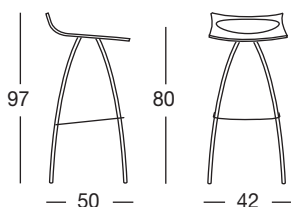

# DIABLITO h.80 / h.65

Design Luisa Battaglia

Sgabello con struttura in acciaio tubolare ø mm 22 cromato.  
Disponibile in due altezze.  
Sedile in tecnopolimero riciclabile.  
Per uso interno.

*Fixed barstool with chrome 22 mm diam. tubular steel frame.  
Available in 2 heights.  
Seat in recyclable technopolymer.  
For indoor use.*

## COLORI COLOURS

11	30	40	51	81
lino	arancio	rosso	verde pistacchio	antracite
linen	orange	red	light green	anthracite grey

**h.80**  
Art. 2291

Imballo: 4 pezzi  
Packing: 4 pieces

Peso unitario Kg 4,650  
Unit weight

Misure imballo 47x47x119 cm  
Packing sizes

**h.65**  
Art. 2292

Imballo: 4 pezzi  
Packing: 4 pieces

Peso unitario Kg 4,500  
Unit weight

Misure imballo 44x44x103 cm  
Packing sizes

made in Italy

Sede/Headquarters: 25030 Coccaglio (BS) Italy - Via G. Monauni, 12  
Divisione Commerciale Italia: Tel. 0307718.760/765/770 - Fax 0307718.777  
www.scabdesign.it - e-mail: italia@scab.it  
Export Department: Phone +390307718.720/725/726 - Fax +390307718.700  
www.scabitaly.com - e-mail: export@scabitaly.com